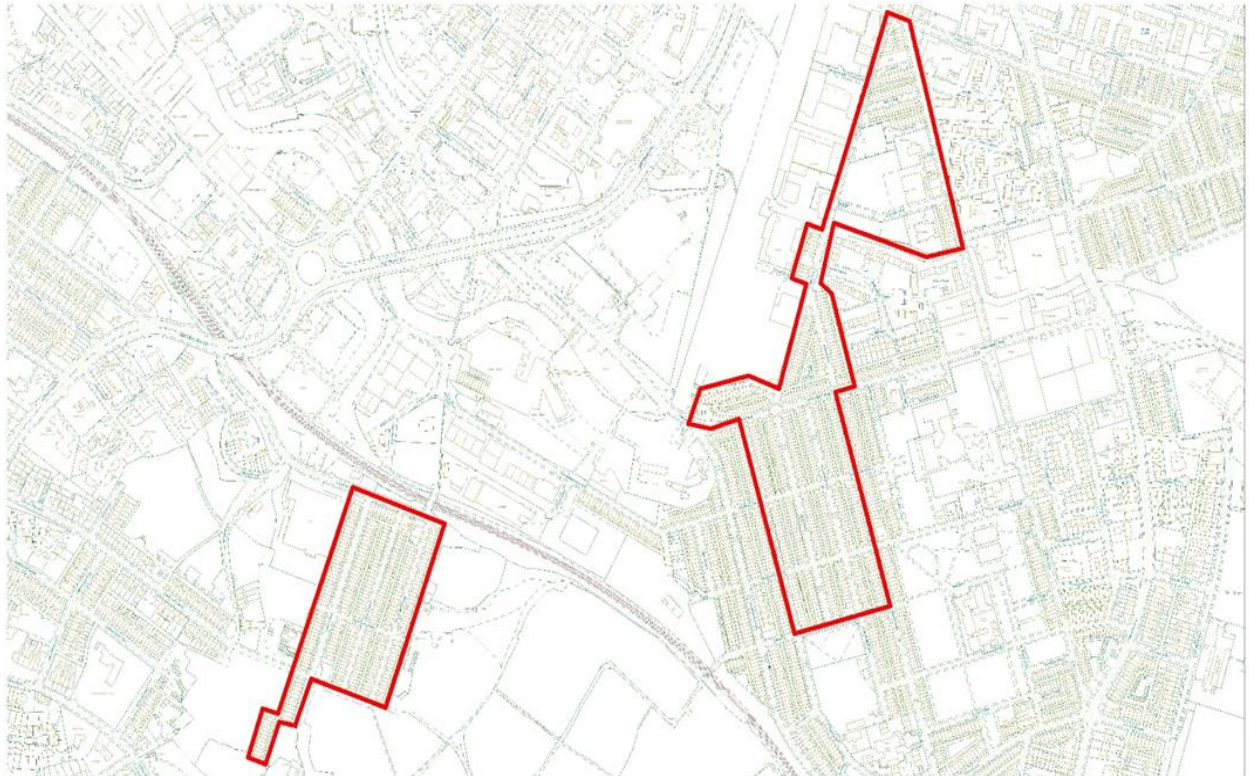

Plan A Proposed Burnley Wood with Healey Wood Designation Boundary 2022 to 2027

DRAWN :
CHECKED :
DATE :
SCALE 1:3900

Head of Service Unit

DRAWING NUMBER

Date Printed: 21/06/2021